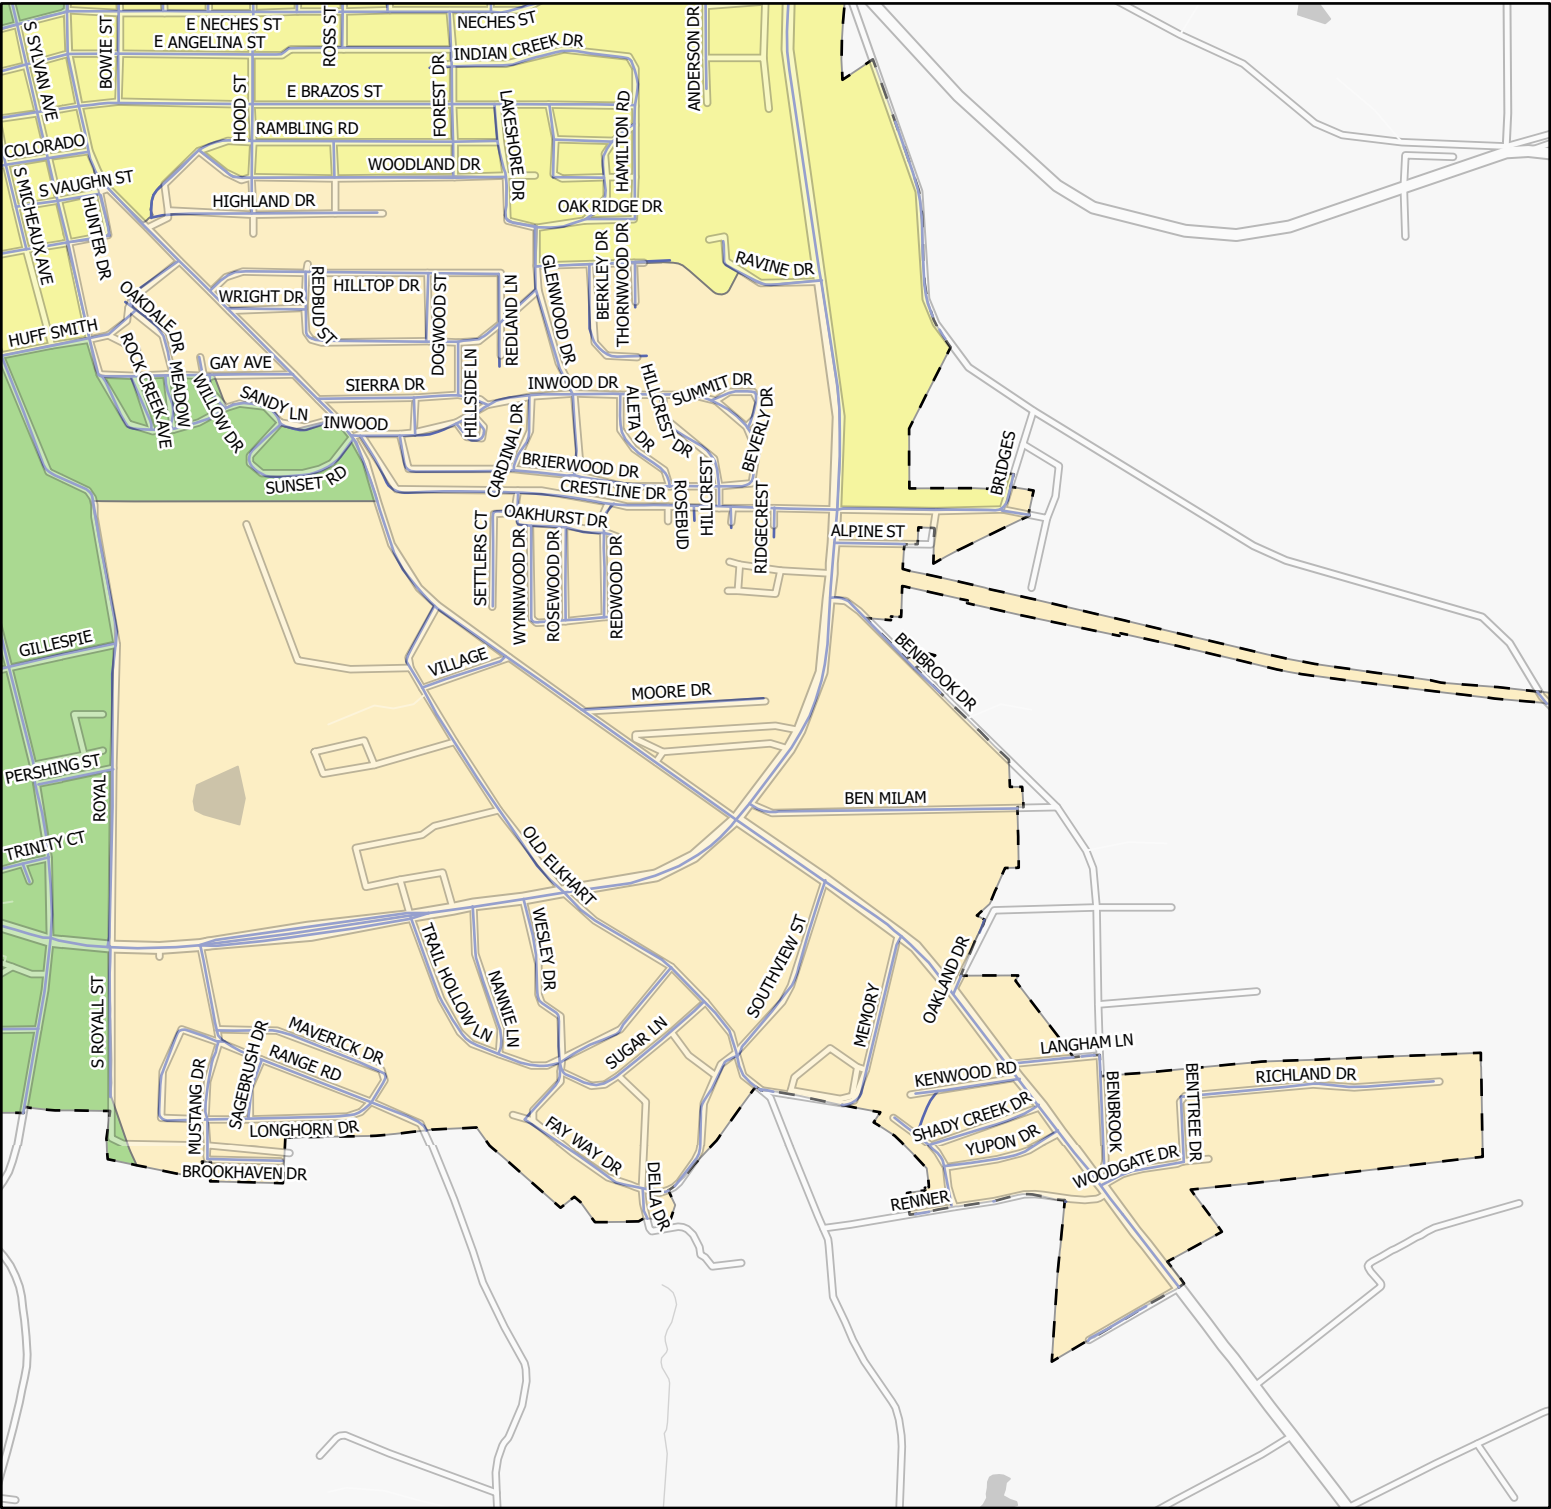

Council District 6

City of Palestine

DISTRICT

- 1
- 2
- 3
- 4
- 5
- 6

City Outline