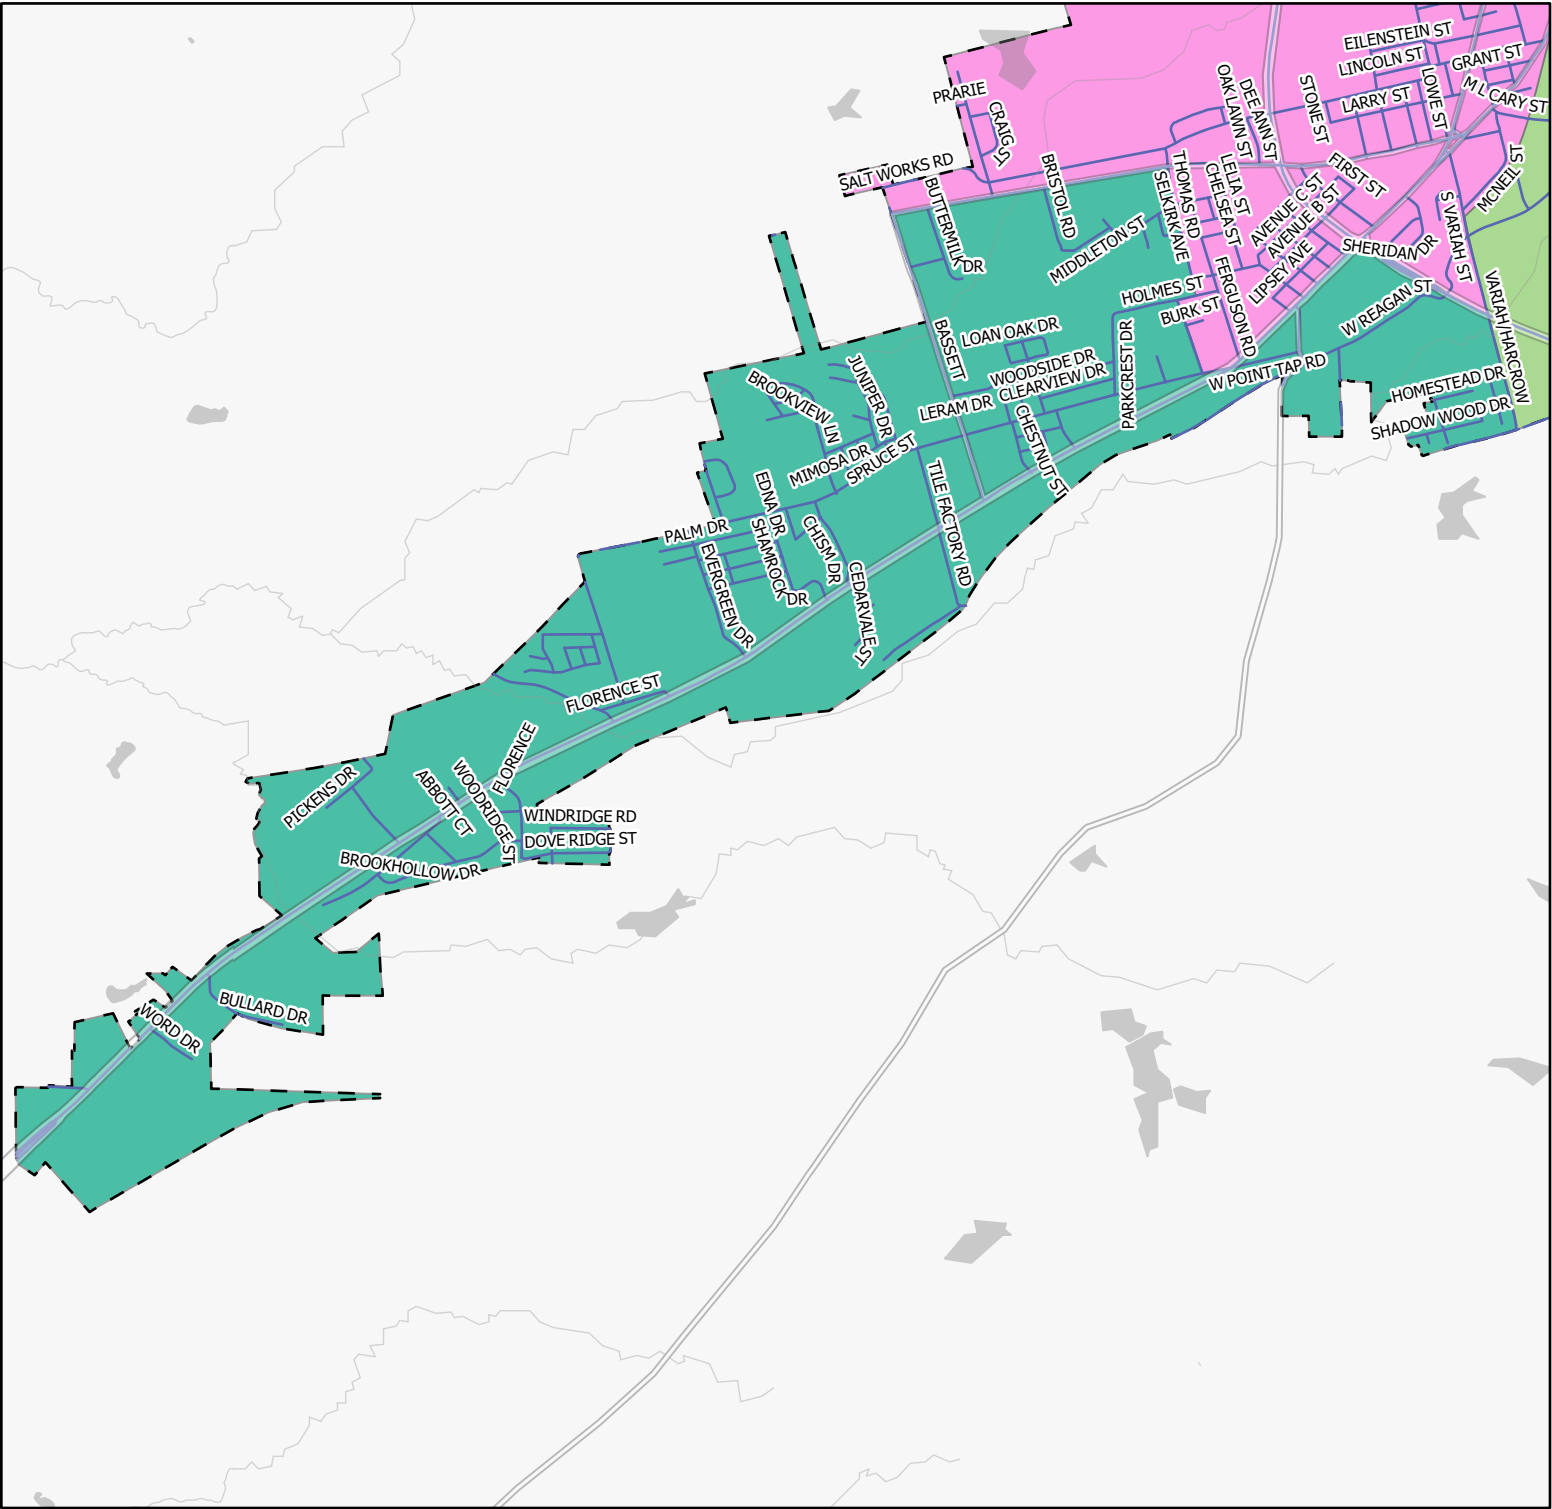

Council District 4

City of Palestine

DISTRICT

- 1
- 2
- 3
- 4
- 5
- 6

City Outline